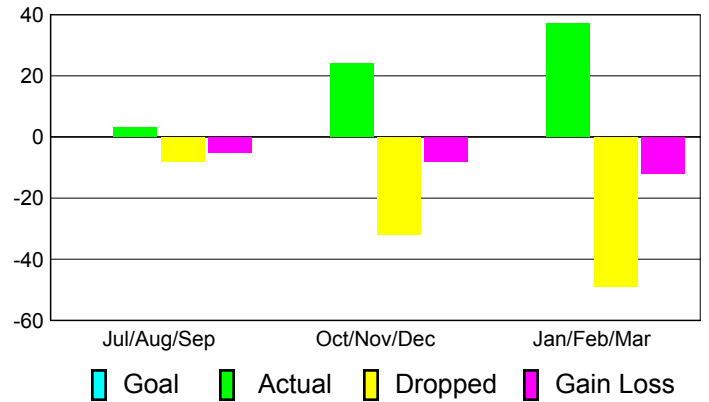

Membership Results 2010-2011

Goal, New, Dropped, Gain/Loss

Comparison of Membership Gain/Loss

Current Year Compared to the Previous Year