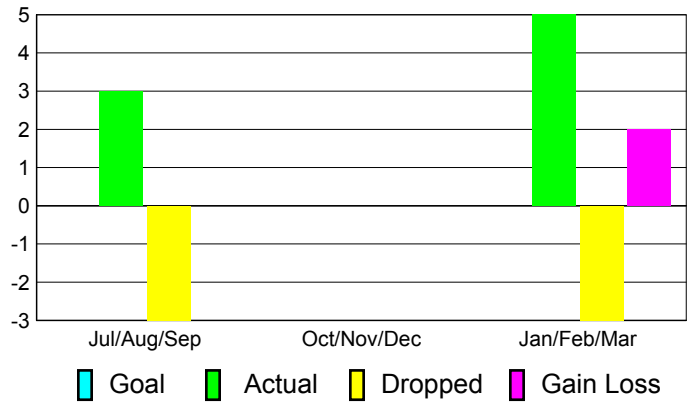

**Clubs
2009-2010**

Month	New Club Goal	Actual New Clubs	Actual Dropped Clubs	Gain/Loss of Clubs	Gain/Loss of Clubs
Jul/Aug/Sep	0	0	0	0	0
Oct/Nov/Dec	0	0	0	0	0
Jan/Feb/Mar	0	0	0	0	0
Totals	0	0	0	0	0

Club Results 2010-2011

Goal, New, Dropped, Gain/Loss

MEMBERSHIP

**Membership Results
2010-2011**

**Membership
2009-2010**

Month	Net Memb Goal	Actual New Memb	Actual Dropped Memb	Gain/Loss of Memb	Gain/Loss of Memb
Jul/Aug/Sep	0	3	-3	0	-7
Oct/Nov/Dec	0	0	0	0	2
Jan/Feb/Mar	0	5	-3	2	-2
Totals	0	8	-6	2	-7

Membership Results 2010-2011

Goal, New, Dropped, Gain/Loss

Comparison of Club Gain/Loss

Current Year Compared to the Previous Year

Comparison of Membership Gain/Loss

Current Year Compared to the Previous Year