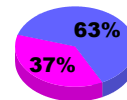

Membership Results 2010-2011

Goal, New, Dropped, Gain/Loss

Comparison of Club Gain/Loss

Current Year Compared to the Previous Year

Comparison of Membership Gain/Loss

Current Year Compared to the Previous Year

YTD Status Quo Clubs 2010-2011

Status Quo Clubs Compared to Status Quo Members

Gender Comparison 2010-2011

Jul/Aug/Sep

Oct/Nov/Dec

Jan/Feb/Mar

Male

Female