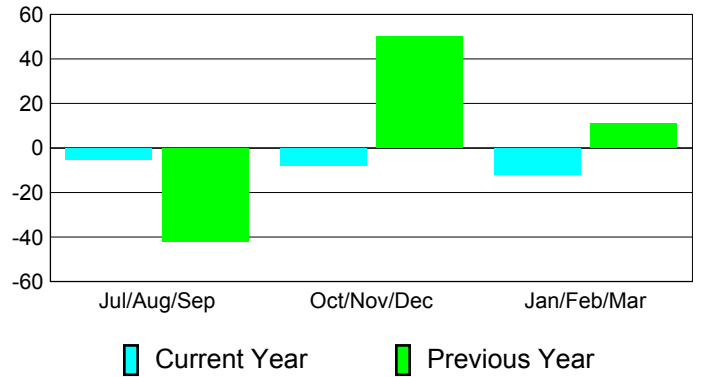

**Membership Results
2010-2011**

**Membership
2009-2010**

Month	Net Memb Goal	Actual New Memb	Actual Dropped Memb	Gain/Loss of Memb	Gain/Loss of Memb
Jul/Aug/Sep	0	3	-8	-5	-42
Oct/Nov/Dec	0	24	-32	-8	50
Jan/Feb/Mar	0	37	-49	-12	11
Totals	0	64	-89	-25	19

Membership Results 2010-2011

Goal, New, Dropped, Gain/Loss

Comparison of Membership Gain/Loss

Current Year Compared to the Previous Year

Gender Comparison 2010-2011

Jul/Aug/Sep

Oct/Nov/Dec

Jan/Feb/Mar